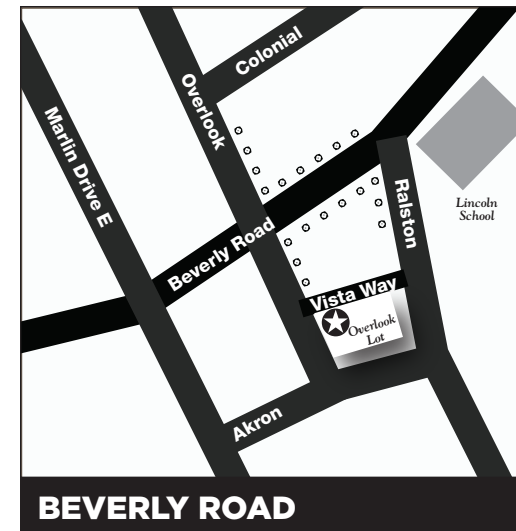

TOTAL PARKING SPACES 1022

PARKING GARAGES

South Garage	302
North Garage	269

PARKING LOTS

Academy Lot	89
Alfred Lot	18
Cedar Lot	17
Hilf Street Lot	12
Overlook Lot	48
South Lot	21

ON STREET PARKING

Academy Avenue	25
Alfred Street	5
Beverly Road	35
Cedar Boulevard	13
Central Square	15
Florida Avenue	12
Lawncroft Avenue (non-metered)	10
Overlook Drive	7
Ralston Place	5
Roselawn Avenue	15
Shady Drive West	8
Washington Road	86
Wisteria Avenue	10

• L E G E N D •

• • • • •
METERED STREET PARKING

★
METERED LOTS

GARAGES

HOURLY, DAILY AND MONTHLY RATES

Pay parking tickets online at:
www.mtlebanon.org

the virtual gateway
to your community.

WASHINGTON ROAD